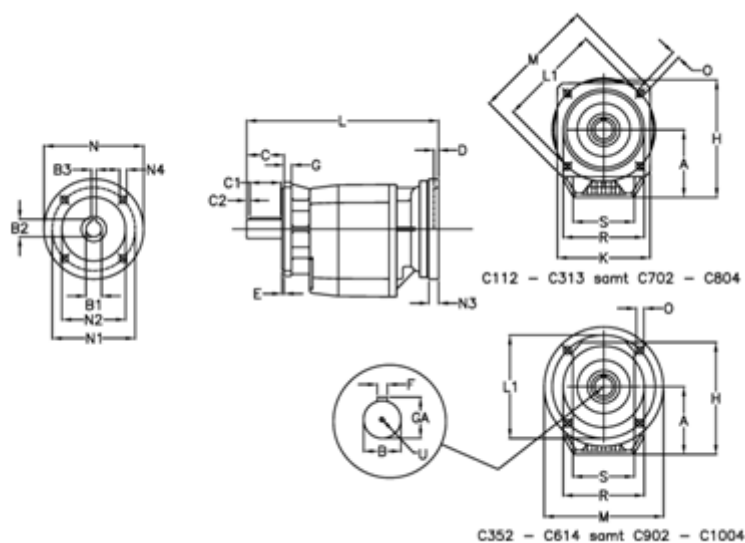

Article number: 40600802592430

Description: Helical gearbox  
C802F-25,9-P80B5

## Measures

A = 247.0	D = 4.0	L1 = 350	R = 320
B = 80	E = 5	M = 400	S = 300
B1 = 19	F = 22	N = 200	U = M20x42
B2 = 21.8	G = 20	N1 = 165	
B3 = 6	GA = 85.0	N2 = 130	
C = 140	H = 422.0	N3 = 0	
C1 = 110	K = 350	N4 = M10x12	
C2 = 15	L = 533.0	O = 18.0	